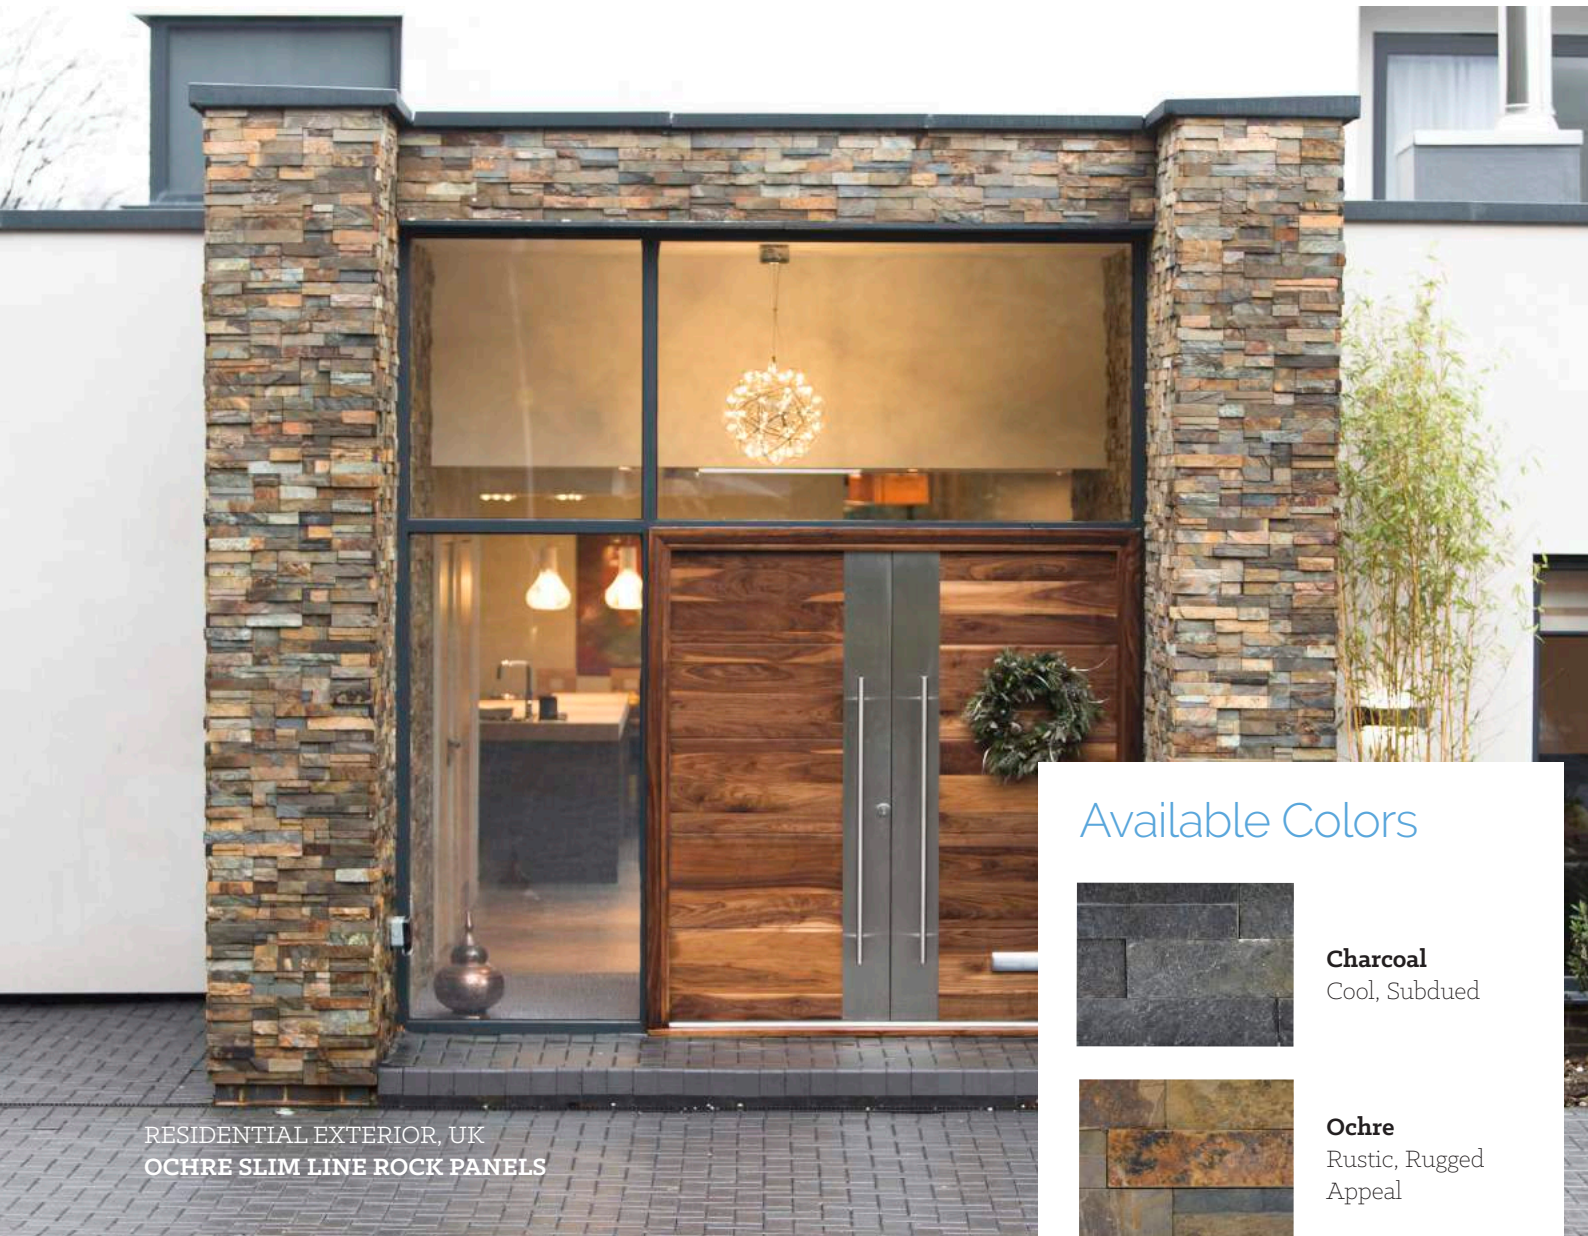

# SL ROCK PANELS

Thinner, Lightweight Stacked Stone Panels

## THE SLIM LINE FOR A SLIMMER BUDGET

Where price is a sticking point, Norstone® have produced a cheaper, thinner and lighter panel that gives the stacked stone look on the budget. Less stone means more value, and more panels per box means less pallets to ship.

### Available Colors

**Charcoal**  
Cool, Subdued

**Ochre**  
Rustic, Rugged Appeal

RESIDENTIAL EXTERIOR, UK  
**OCHRE SLIM LINE ROCK PANELS**

CLOSE-UP  
**CHARCOAL SLIM LINE ROCK PANELS**

RESIDENTIAL EXTERIOR, UK  
**CHARCOAL SLIM LINE ROCK PANELS**