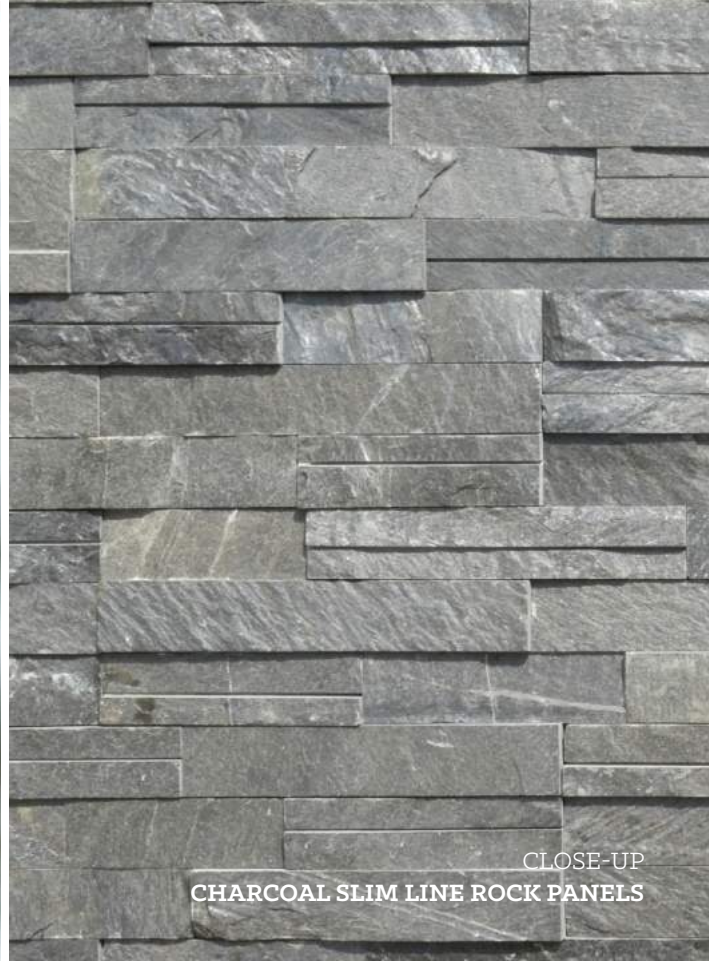

### Available Colors

**Charcoal**  
Cool, Subdued

**Ochre**  
Rustic, Rugged Appeal

RESIDENTIAL EXTERIOR, UK  
**OCHRE SLIM LINE ROCK PANELS**

CLOSE-UP  
**CHARCOAL SLIM LINE ROCK PANELS**

RESIDENTIAL EXTERIOR, UK  
**CHARCOAL SLIM LINE ROCK PANELS**

## Specs

**Materials:** Quartz & Sedimentary Rock

**Features:** Thinner, lighter panels, 5 per box instead of 4, Norstone's